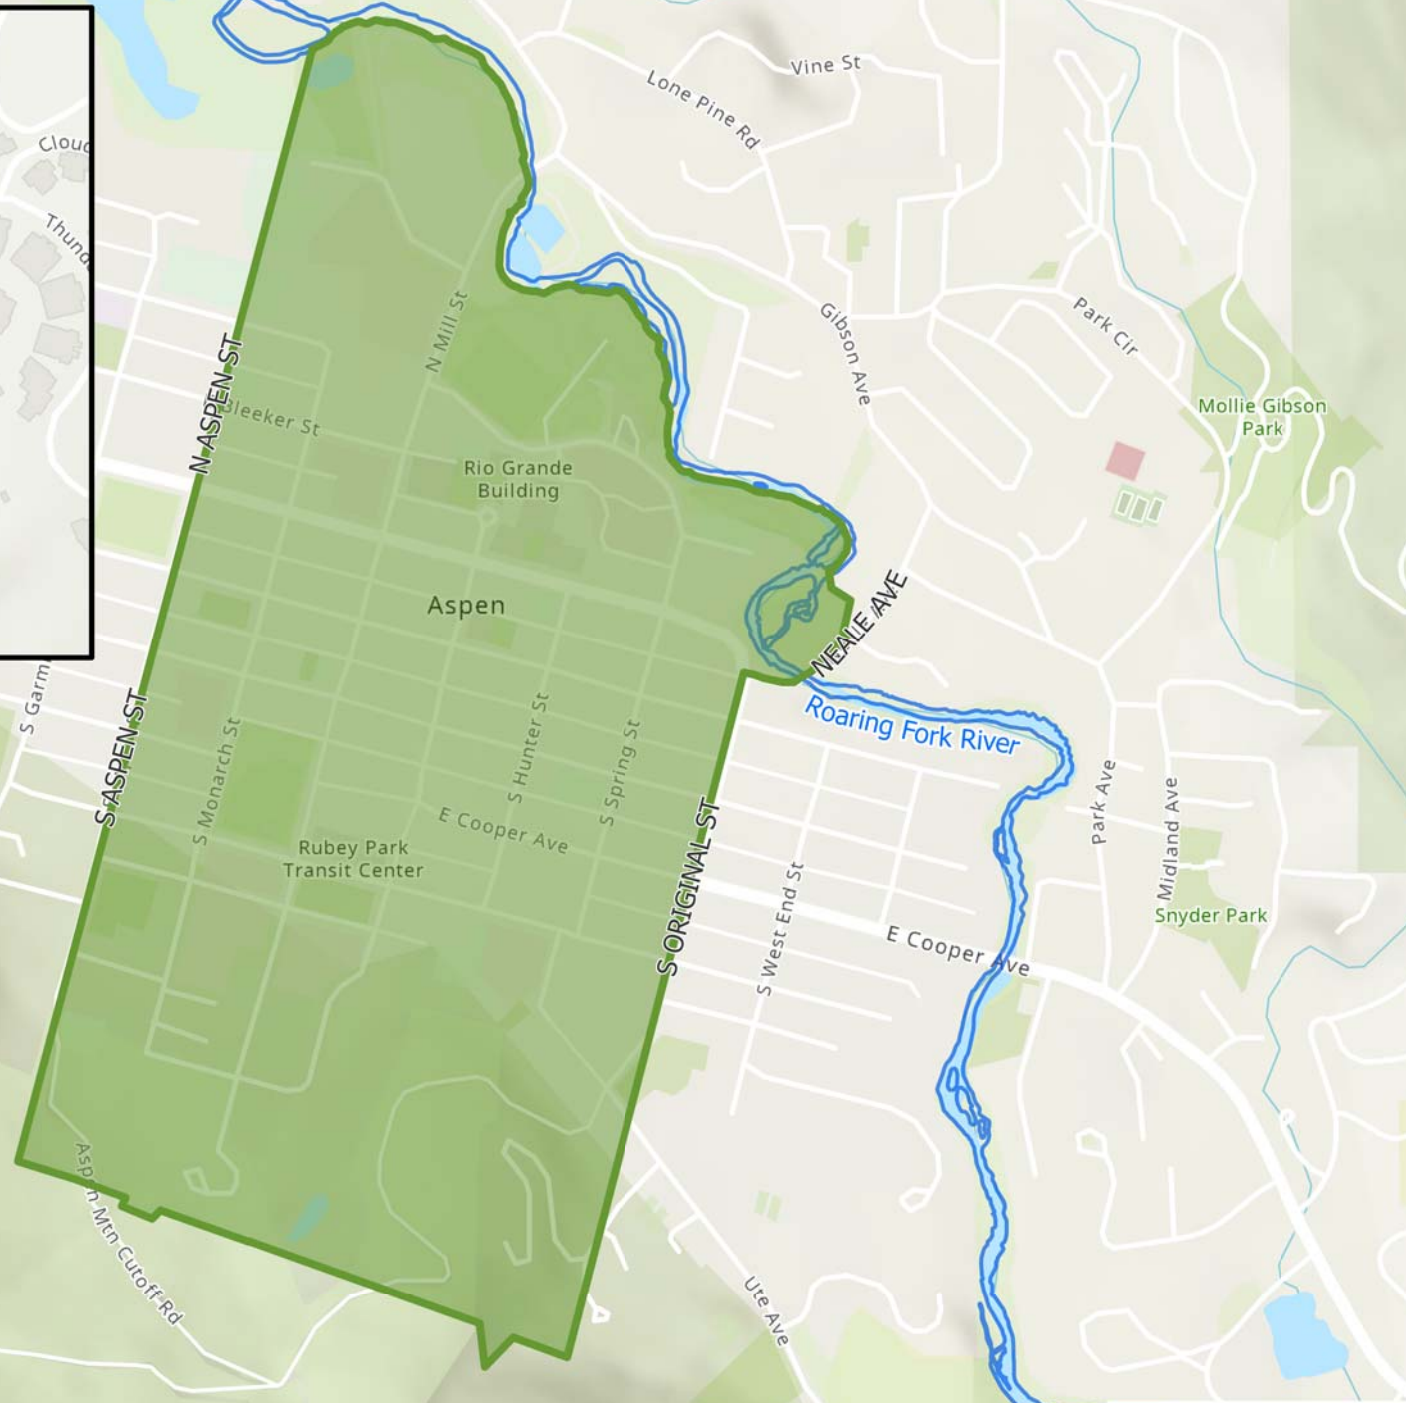

**BOUNDARIES**  
**West: Aspen Street**  
**East: Original St./Neal Ave. to Herron Park**  
**South: Aspen Mountain**  
**North: Roaring Fork River**  
**Highlands transportation and commercial zone**

**NOTE: The entire right-of-way of any street set forth as a border of the Zone is included within the Zone.**

Rivers  
 Source: City of Aspen GIS