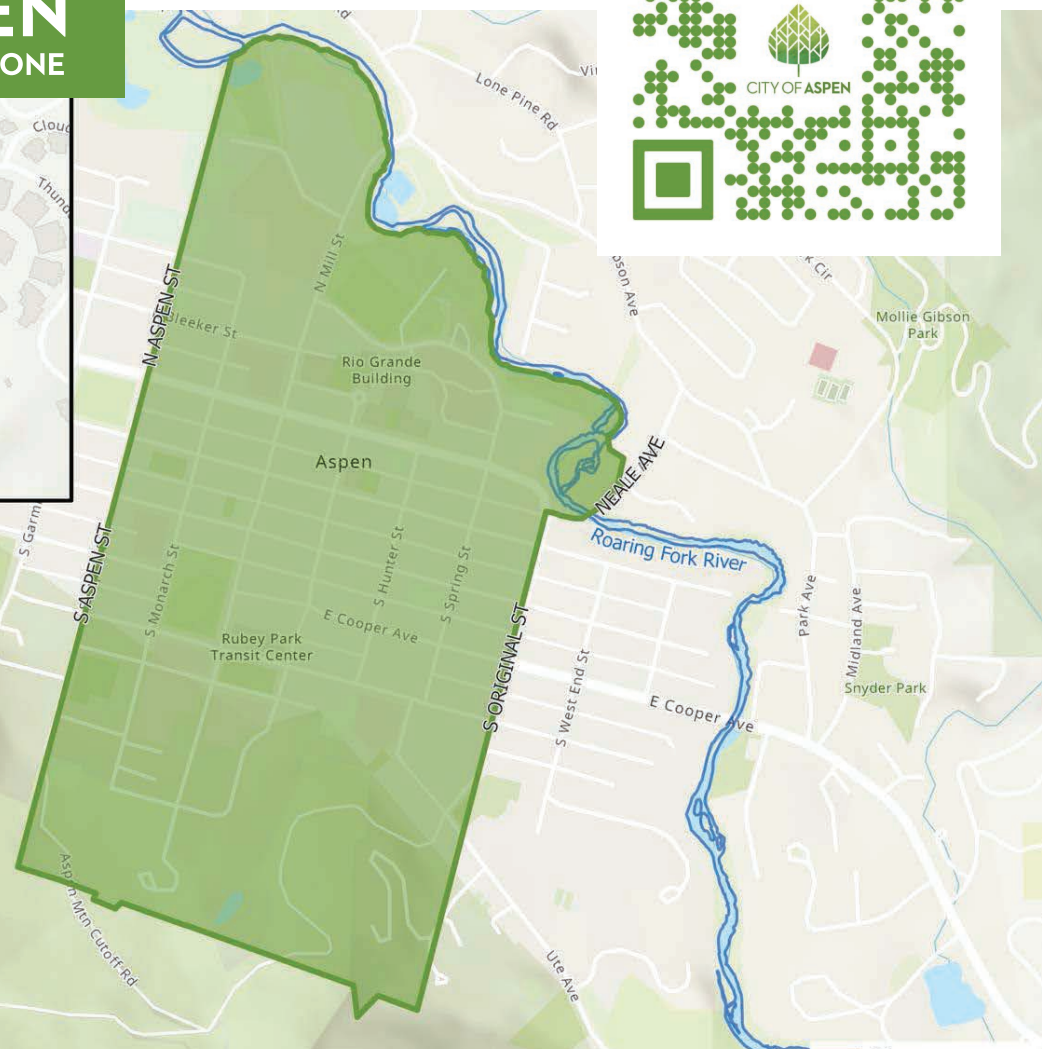

### Where should a face covering be worn?

- ✓ Indoors & outdoors in public spaces Aspen's Mandatory Mask Zone
- ✓ Everywhere else outside of the Zone indoors & outdoors in public places when a 6' distance cannot be maintained from others
- ✓ On public transportation

For exemptions, penalties, downloadable maps and flyers, and more scan QR code or go to website below.

## CITY OF ASPEN

### MANDATORY FACE COVERING ZONE

**BOUNDARIES**  
 West: Aspen Street  
 East: Original St./Neal Ave. to Herron Park  
 South: Aspen Mountain  
 North: Roaring Fork River  
 Highlands transportation and commercial zone